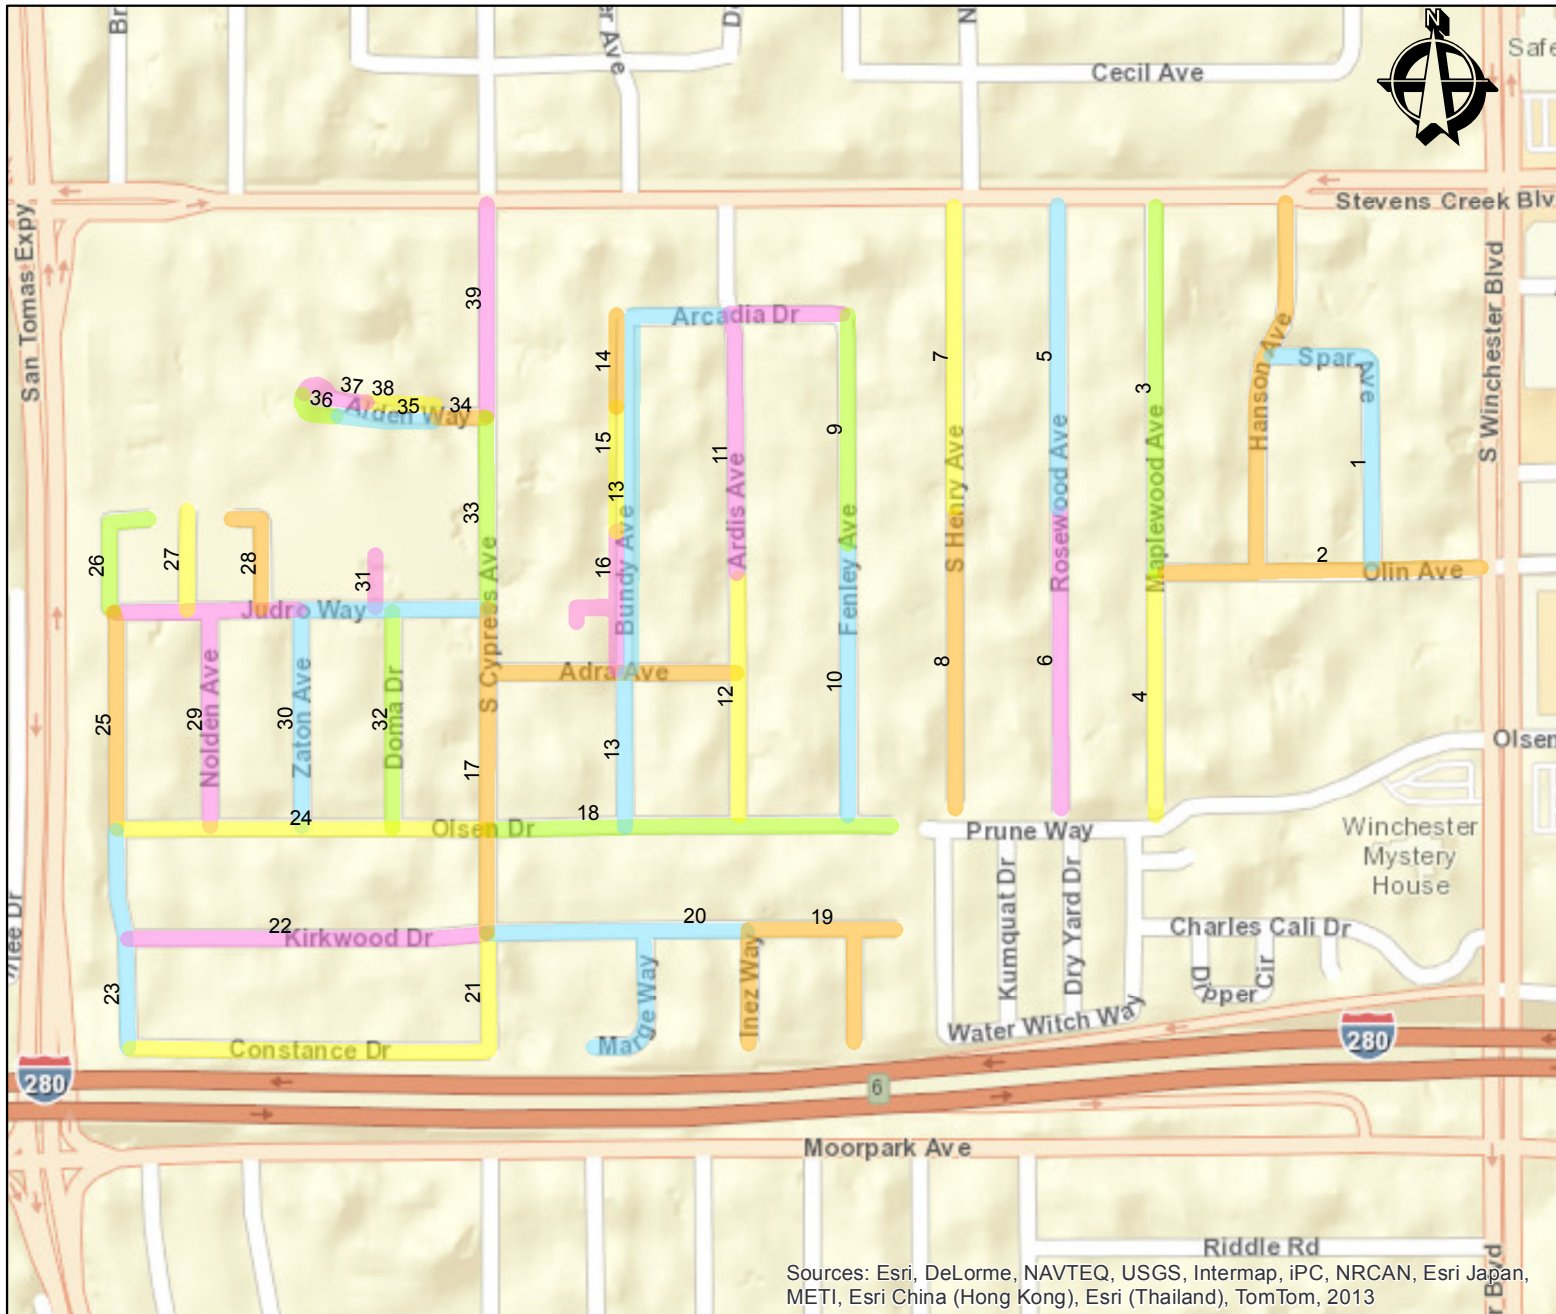

Winchester Orchard Neighborhood Association (WONA)

WONA Blocks (Zones)

- 1. Spar (17 homes)
- 2. Hanson/Olin (15 homes)
- 3. Maplewood North (15 homes)
- 4. Maplewood South (13 homes)
- 5. Rosewood North (21 homes)
- 6. Rosewood South (21 homes)
- 7. Henry North (20 homes)
- 8. Henry South (20 homes)
- 9. Fenley North (17 homes)
- 10. Fenley South (17 homes)
- 11. Ardis North/Arcadia East (16 homes)
- 12. Ardis South (17 homes)
- 13. Bundy/Arcadia (19 homes)
- 14. Bundy Northwest (20 homes)
- 15. Bundy Middle/West (20 homes)
- 16. The Castilian/Bundy Estates (24 homes)
- 17. Adra/Cypress (18 homes)
- 18. Olsen Middle (21 homes)
- 19. Papa/Inez/Kirkwood East (22 homes)
- 20. Marge/Kirkwood (22 homes)
- 21. Constance/Cypress (18 homes)
- 22. Kirkwood West (24 homes)
- 23. Coakley South (14 homes)
- 24. Olsen West (16 homes)
- 25. Coakley North (16 homes)
- 26. Holly Hock (24 homes)
- 27. Quail Bush (24 homes)
- 28. Box Leaf (24 homes)
- 29. Nolden/Judro West (18 homes)
- 30. Zaton/Judro East (18 homes)
- 31. Cypress Gardens (125 homes)
- 32. Doma (15 homes)
- 33. Cypress Middle/North (22 homes)
- 34. Alden East (24 homes)
- 35. Alden South (20 homes)
- 36. Windmere Gardens (21 homes)
- 37. Alden Northwest (28 homes)
- 38. Alden Way Apartments (20 homes)
- 39. Cypress North (20 homes)

Sources: Esri, DeLorme, NAVTEQ, USGS, Intermap, iPC, NRCAN, Esri Japan, METI, Esri China (Hong Kong), Esri (Thailand), TomTom, 2013

Last Updated 2/19/2014